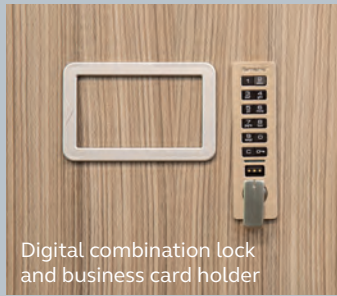

DETAIL

The MySpace Locker comes with double skin doors, soft close hinges and seamless back carcass as standard for a quality finish.

With a selection of standard options available, including postal slots, coat hooks and power, the MySpace Locker can be specified to suit your needs.

Postal slot

Shelf

Double skin doors with soft close hinge

Digital combination lock and business card holder

AB lock

USB or Pin plug power

Coat hook

Single height