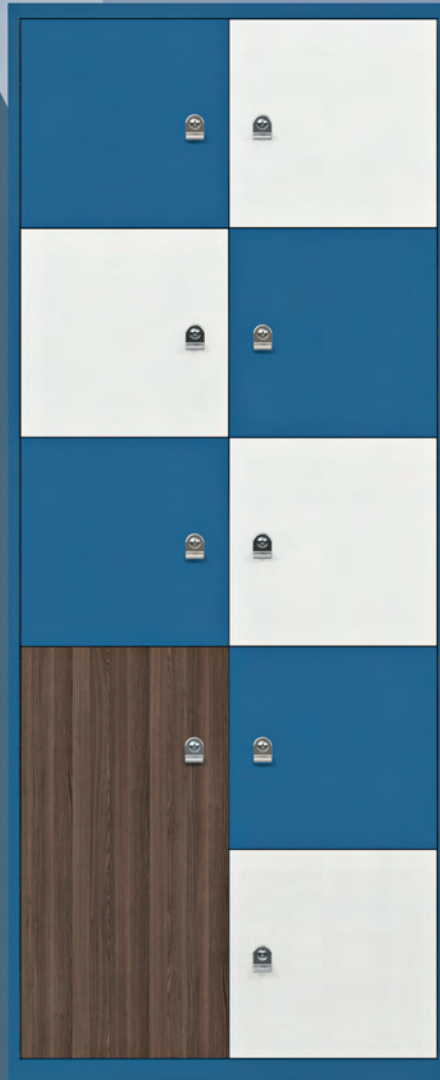

MYS SPACE LOCKERS

BISLEY

Helping you work better anywhere

MYSPACE LOCKERS ARE A SECURE PERSONAL STORAGE SOLUTION FOR THE AGILE WORKPLACE

MySpace Lockers are the perfect personal storage solution for any office environment. Available in a range of sizes, they fit perfectly together to create banks of lockers or combine them with other products from the MySpace range.

Flexible and stylish, they can be used to define spaces as well as act as visual or traffic barriers; the 6-person Locker can even be used as an additional touch-down or meeting area.

Additional options such as power, postal slots, and personal drawers make this a very versatile product offer.

DETAIL

The MySpace Locker comes with double skin doors, soft close hinges and seamless back carcass as standard for a quality finish.

With a selection of standard options available, including postal slots, coat hooks and power, the MySpace Locker can be specified to suit your needs.