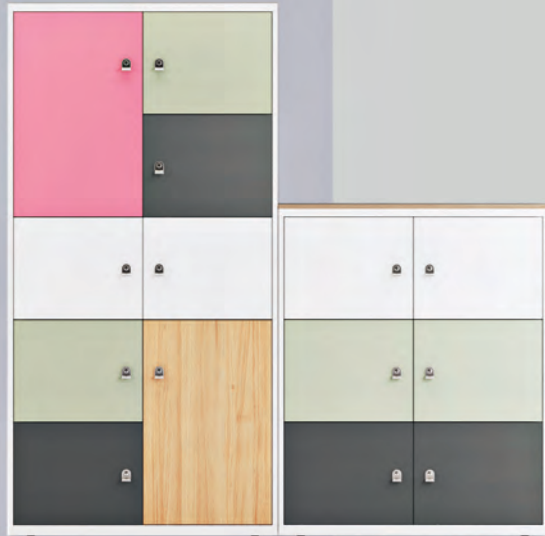

MYS SPACE LOCKERS

BISLEY

Helping you work better anywhere

MYSPACE LOCKERS ARE A SECURE PERSONAL STORAGE SOLUTION FOR THE AGILE WORKPLACE

MySpace Lockers are the perfect personal storage solution for any office environment. Available in a range of sizes, they fit perfectly together to create banks of lockers or combine them with other products from the MySpace range.

Flexible and stylish, they can be used to define spaces as well as act as visual or traffic barriers; the 6-person Locker can even be used as an additional touch-down or meeting area.

Additional options such as power, postal slots, and personal drawers make this a very versatile product offer.

POSSIBILITIES

The multitude of customizable color and finish options allow easy coordination with existing design schemes and makes creating impactful brand statements simple and easy.

PRODUCT BENEFITS

MySpace Lockers are a great addition to the workplace because they are:

Mechanical combination lock

RFID lock

Double height compartment

Personal space drawer

DIMENSIONS AND CAPACITY GUIDE

The MySpace Locker is available in 4 heights and 2 widths with the option of either single or double height compartments.