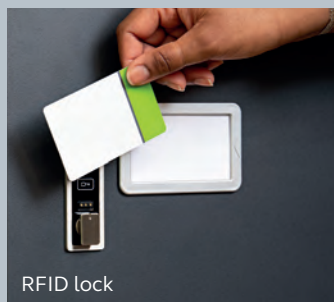

Postal slot

Shelf

Double skin doors with soft close hinge

Digital combination lock and business card holder

AB lock

USB or Pin plug power

Coat hook

Single height

Mechanical combination lock

RFID lock

Double height compartment

Personal space drawer

DIMENSIONS AND CAPACITY GUIDE

The MySpace Locker is available in 4 heights and 2 widths with the option of either single or double height compartments.