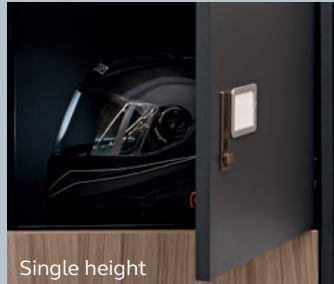

Postal slot

Shelf

Double skin doors with soft close hinge

Digital combination lock and business card holder

AB lock

USB or Pin plug power

Coat hook

Single height