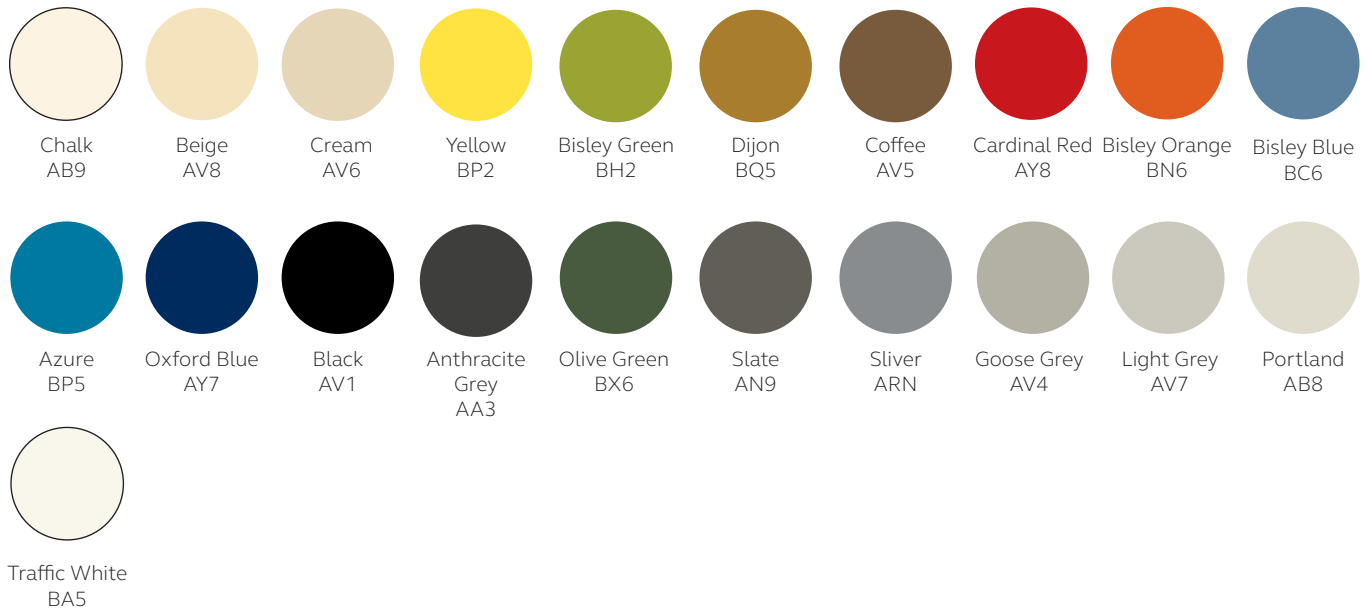

Features & Benefits

Shadow

Steel body available in 34 paint colours.

MFC front available in eight finishes.

Mix and match compartment colours.

Tan leather drag handle.

Set on four castors to move around easily.

Specification Notes

Locking options

There are no locking options available for Shadow or Pal.

Finish options

Shadow and Pal are available in steel finishes from the Performance paint palette and MFC finishes from the Vision wood palette.

Performance steel palette

Vision wood palette

For alternative paint finishes surcharges apply, please see below.

Vision paint palette

Vision paint palette = +5%

Additional materials

Pal seat pad is available in Camira Blazer fabric.