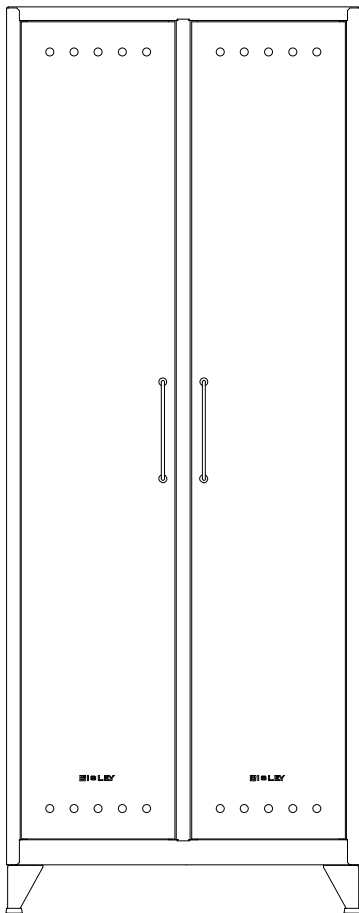

Range Overview

Fern Mini, Cabby and Middle are 400mm (15.7") deep.
Fern Locker and Maxi are 510mm (20.1") deep.

Fern Lockers

H: 1800mm (70.9") W: 380mm (15") D: 510mm (20.1")

Product Code	Description
FLSS51	Fern Locker with three fixed shelves
FLSC51	Fern Locker with clothes rail and one fixed shelf

FLTV04

Fern Mini

H: 725 (28.5") W: 380mm (15") D: 400mm (15.7")

Product Code

Description

FLBS04LH

Fern Mini with one fixed shelf, left hand open

FLBS04RH

Internal Compartment Dimensions

Internal width: 747mm (29.4")
Internal depth: 389mm (15.3")

Top compartment: 220mm (8.7")
Middle compartment: 288mm (11.3")
Bottom compartment: 363mm (14.3")

Internal width: 327mm (12.9")
 Internal depth: 389mm (15.3")

Top compartment: 275mm (10.8")
 Bottom compartment: 250mm (9.8")

Internal width: 1087mm (42.7")
 Internal depth: 389mm (15.3")

Top compartment: 272mm (10.7")
 Bottom compartment: 250mm (9.8")

Internal width: 647mm (25.5")
 Internal depth: 488mm (19.2")