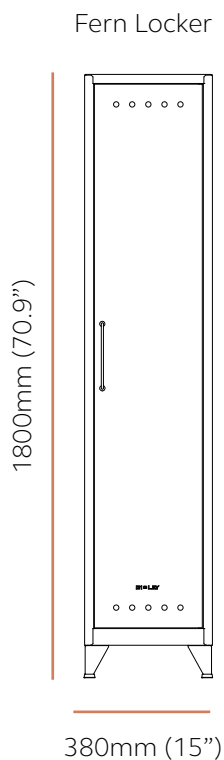

Range Overview

Fern Mini, Cabby and Middle are 400mm (15.7") deep.
Fern Locker and Maxi are 510mm (20.1") deep.

Fern Lockers

H: 1800mm (70.9") W: 380mm (15") D: 510mm (20.1")

Product Code	Description
FLSS51	Fern Locker with three fixed shelves
FLSC51	Fern Locker with clothes rail and one fixed shelf

FLSS51

Fern Maxi

H: 1800mm (70.9") W: 700mm (27.6") D: 510mm (20.1")

Product Code	Description
FLDW51	Fern Maxi double wardrobe with clothes rail and one fixed shelf

FLDW51

Fern Middle

H: 1100mm (43.3") W: 800mm (31.5") D: 400mm (15.7")

Internal Compartment Dimensions

Internal width: 747mm (29.4")
Internal depth: 389mm (15.3")

Top compartment: 220mm (8.7")
Middle compartment: 288mm (11.3")
Bottom compartment: 363mm (14.3")

Internal width: 327mm (12.9")
 Internal depth: 389mm (15.3")

Top compartment: 275mm (10.8")
 Bottom compartment: 250mm (9.8")

Internal width: 1087mm (42.7")
 Internal depth: 389mm (15.3")

Top compartment: 272mm (10.7")
 Bottom compartment: 250mm (9.8")

Internal width: 647mm (25.5")
 Internal depth: 488mm (19.2")