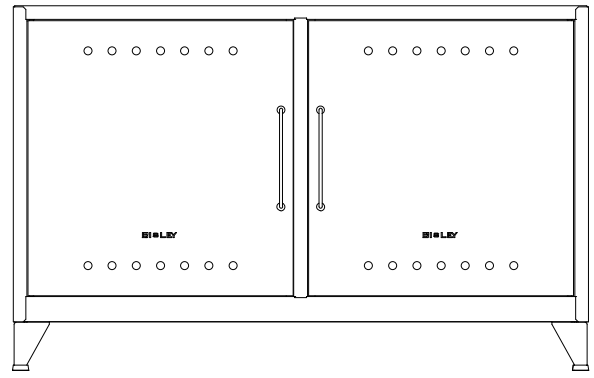

Internal width: 1087mm (42.7")
Internal depth: 389mm (15.3")

Top compartment: 272mm (10.7")
Bottom compartment: 250mm (9.8")