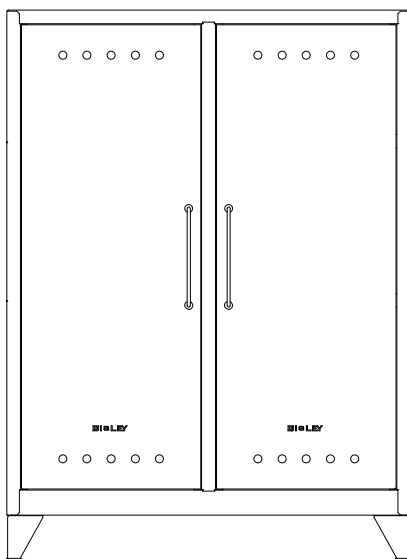

FLTV04

Fern Mini

H: 725 (28.5") W: 380mm (15") D: 400mm (15.7")

Product Code

Description

FLBS04LH

Fern Mini with one fixed shelf, left hand open

FLBS04RH

Internal Compartment Dimensions

Internal width: 747mm (29.4")
Internal depth: 389mm (15.3")

Top compartment: 220mm (8.7")
Middle compartment: 288mm (11.3")
Bottom compartment: 363mm (14.3")

Internal width: 327mm (12.9")
 Internal depth: 389mm (15.3")

Top compartment: 275mm (10.8")
 Bottom compartment: 250mm (9.8")

Internal width: 1087mm (42.7")
 Internal depth: 389mm (15.3")

Top compartment: 272mm (10.7")
 Bottom compartment: 250mm (9.8")

Internal width: 647mm (25.5")
 Internal depth: 488mm (19.2")