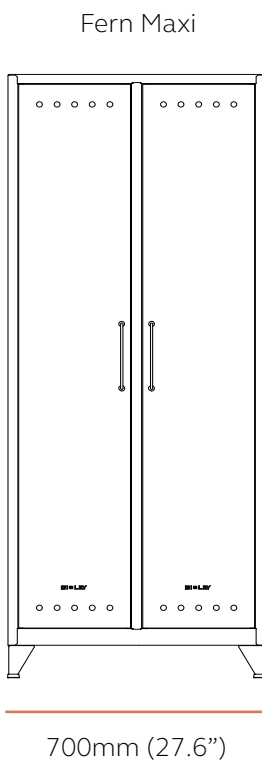

Range Overview

Fern Mini, Cabby and Middle are 400mm (15.7") deep.
Fern Locker and Maxi are 510mm (20.1") deep.

Fern Lockers

H: 1800mm (70.9") W: 380mm (15") D: 510mm (20.1")

Product Code	Description
FLSS51	Fern Locker with three fixed shelves
FLSC51	Fern Locker with clothes rail and one fixed shelf

FLSS51

Fern Maxi

H: 1800mm (70.9") W: 700mm (27.6") D: 510mm (20.1")

Product Code	Description
FLDW51	Fern Maxi double wardrobe with clothes rail and one fixed shelf

FLDW51

Fern Middle

H: 1100mm (43.3") W: 800mm (31.5") D: 400mm (15.7")

Internal Compartment Dimensions

Internal width: 747mm (29.4")
Internal depth: 389mm (15.3")

Top compartment: 220mm (8.7")
Middle compartment: 288mm (11.3")
Bottom compartment: 363mm (14.3")

Internal width: 327mm (12.9")
 Internal depth: 389mm (15.3")

Top compartment: 275mm (10.8")
 Bottom compartment: 250mm (9.8")

Internal width: 1087mm (42.7")
 Internal depth: 389mm (15.3")

Top compartment: 272mm (10.7")
 Bottom compartment: 250mm (9.8")

Internal width: 647mm (25.5")
 Internal depth: 488mm (19.2")