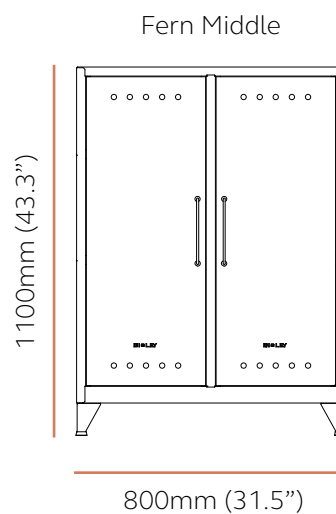

Range Overview

Fern Mini, Cabby and Middle are 400mm (15.7") deep.
Fern Locker and Maxi are 510mm (20.1") deep.

Fern Lockers

H: 1800mm (70.9") W: 380mm (15") D: 510mm (20.1")

Product Code	Description
FLSS51	Fern Locker with three fixed shelves
FLSC51	Fern Locker with clothes rail and one fixed shelf

Internal Compartment Dimensions

Internal width: 747mm (29.4")
Internal depth: 389mm (15.3")

Top compartment: 220mm (8.7")
Middle compartment: 288mm (11.3")
Bottom compartment: 363mm (14.3")

Internal width: 327mm (12.9")
 Internal depth: 389mm (15.3")

Top compartment: 275mm (10.8")
 Bottom compartment: 250mm (9.8")

Internal width: 1087mm (42.7")
 Internal depth: 389mm (15.3")

Top compartment: 272mm (10.7")
 Bottom compartment: 250mm (9.8")

Internal width: 647mm (25.5")
 Internal depth: 488mm (19.2")

Top compartment: 200mm (7.9")
 Bottom compartment: 1398mm (55")

Internal width: 327mm (12.9")
 Internal depth: 488mm (19.2")

FLSS51

Top compartment: 400mm (15.8")
 Middle compartments: 386mm (15.2")
 Bottom compartment: 373mm (14.7")