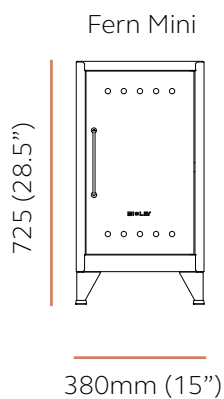

Range Overview

Fern Mini, Cabby and Middle are 400mm (15.7") deep.
Fern Locker and Maxi are 510mm (20.1") deep.

Fern Lockers

H: 1800mm (70.9") W: 380mm (15") D: 510mm (20.1")

Product Code	Description
FLSS51	Fern Locker with three fixed shelves
FLSC51	Fern Locker with clothes rail and one fixed shelf

Internal Compartment Dimensions

Internal width: 747mm (29.4")
Internal depth: 389mm (15.3")

Top compartment: 220mm (8.7")
Middle compartment: 288mm (11.3")
Bottom compartment: 363mm (14.3")

Internal width: 327mm (12.9")
 Internal depth: 389mm (15.3")

Top compartment: 275mm (10.8")
 Bottom compartment: 250mm (9.8")

Internal width: 1087mm (42.7")
 Internal depth: 389mm (15.3")

Top compartment: 272mm (10.7")
 Bottom compartment: 250mm (9.8")

Internal width: 647mm (25.5")
 Internal depth: 488mm (19.2")

Top compartment: 200mm (7.9")
 Bottom compartment: 1398mm (55")

Internal width: 327mm (12.9")
 Internal depth: 488mm (19.2")

FLSS51

Top compartment: 400mm (15.8")
 Middle compartments: 386mm (15.2")
 Bottom compartment: 373mm (14.7")