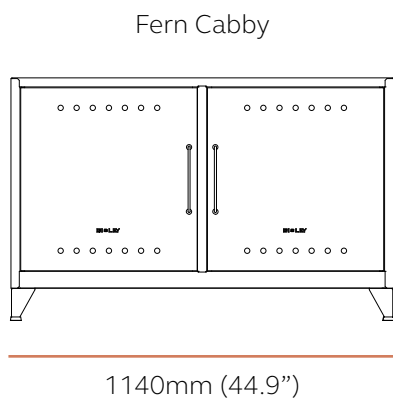

Range Overview

Fern Mini, Cabby and Middle are 400mm (15.7") deep.
Fern Locker and Maxi are 510mm (20.1") deep.

Fern Lockers

H: 1800mm (70.9") W: 380mm (15") D: 510mm (20.1")

Product Code	Description
FLSS51	Fern Locker with three fixed shelves
FLSC51	Fern Locker with clothes rail and one fixed shelf

Internal Compartment Dimensions

Internal width: 747mm (29.4")
Internal depth: 389mm (15.3")

Top compartment: 220mm (8.7")
Middle compartment: 288mm (11.3")
Bottom compartment: 363mm (14.3")

Internal width: 327mm (12.9")
 Internal depth: 389mm (15.3")

Top compartment: 275mm (10.8")
 Bottom compartment: 250mm (9.8")

Internal width: 1087mm (42.7")
 Internal depth: 389mm (15.3")

Top compartment: 272mm (10.7")
 Bottom compartment: 250mm (9.8")

Internal width: 647mm (25.5")
 Internal depth: 488mm (19.2")

Top compartment: 200mm (7.9")
 Bottom compartment: 1398mm (55")

Internal width: 327mm (12.9")
 Internal depth: 488mm (19.2")

FLSS51

Top compartment: 400mm (15.8")
 Middle compartments: 386mm (15.2")
 Bottom compartment: 373mm (14.7")